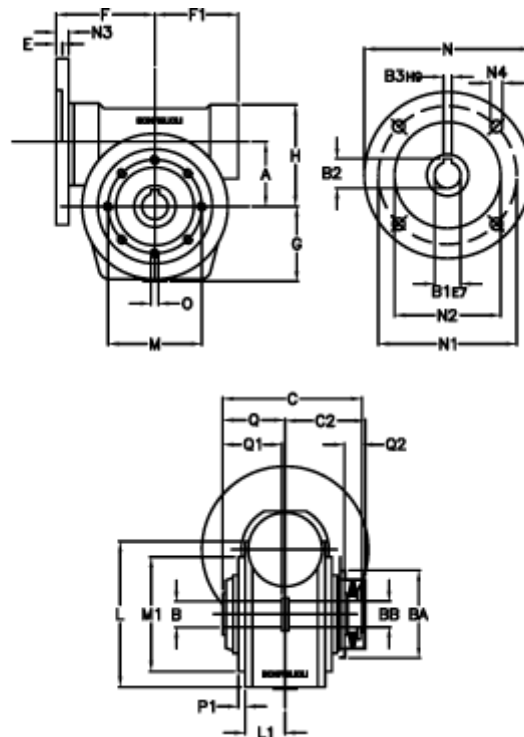

Article number: 390204906072316

Description: Worm Gear with Torque Limiter
VF 49-L1-P-60 P63B14

Measures

a = 49.50	C2 = 63,5	L1 = 36.8	O = M6x8
B = 25	Description = VF 49P-xx-63B14	m = 94	P1 = 2.5
B1 E7 = 11	E = 3.0	M1 = 68	Q = 51.0
B2 = 12.8	F = 70	N = 90	Q1 = 41
B3 H9 = 4	F1 = 63	N1 = 75	Q2 = 15
BA = 63	g = 56	N2 = 60	
BB H7 = 14	H = 80.0	N3 = 7.0	
C = 105	L = 107.5	N4 = 6	